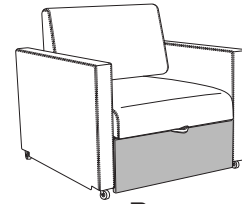

carrara sleepover lounge

Carrara Collection

CRPOXXX

Number of Seats

1
Single Bed

2
Double Bed

Arm Cap Option

A
No Arm Cap

B
With Kwalu Arm Cap

***C**
With Corian®/Hanex®/Krion®
Arm Cap
(Waterfall Profile)

Seat Rail Style

A
Fusion

B
Upholstered

Finish Options

OPT#702 - Hanex® Nublado

OPT#703 - Hanex® Coldstone