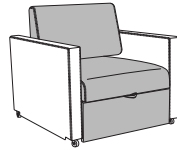

carrara sleepover lounge

Carrara Collection

CRPOXXX

Number of Seats

1
Single Bed

2
Double Bed

Arm Cap Option

A
No Arm Cap

B
With Kwalu Arm Cap

***C**
With Corian®/Hanex®/Krion®
Arm Cap
(Waterfall Profile)

Seat Rail Style

A
Fusion

B
Upholstered

Finish Options

OPT#702 - Hanex® Nublado

OPT#703 - Hanex® Coldstone