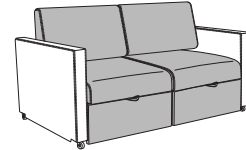

carrara sleepover lounge

Carrara Collection

CRPOXXX

Number of Seats

1
Single Bed

2
Double Bed

Arm Cap Option

A
No Arm Cap

B
With Kwalu Arm Cap

***C**
With Corian®/Hanex®/Krion®
Arm Cap
(Waterfall Profile)

Seat Rail Style

A
Fusion

B
Upholstered

Finish Options

OPT#702 - Hanex® Nublado

OPT#703 - Hanex® Coldstone