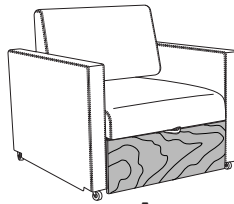

carrara sleepover lounge

Carrara Collection

CRPOXXX

Number of Seats

1
Single Bed

2
Double Bed

Arm Cap Option

A
No Arm Cap

B
With Kwalu Arm Cap

***C**
With Corian®/Hanex®/Krion®
Arm Cap
(Waterfall Profile)

Seat Rail Style

A
Fusion

B
Upholstered

Finish Options

OPT#702 - Hanex® Nublado

OPT#703 - Hanex® Coldstone